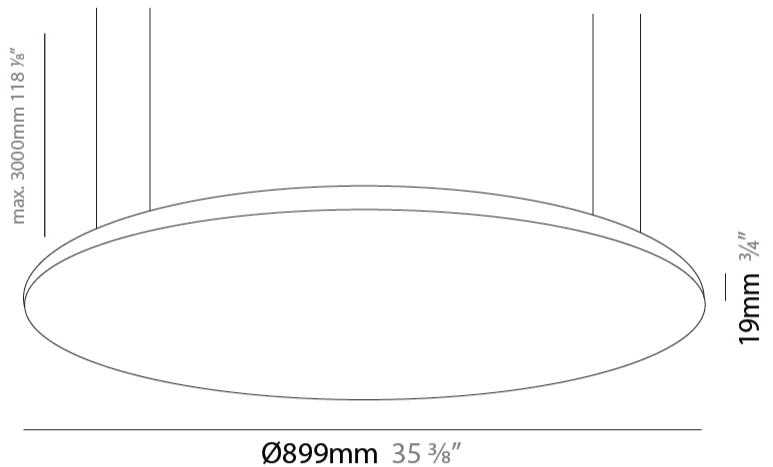

PROJECT	
TYPE	
SPECIFIER	
QUANTITY	
DATE	

INFINITE ROUND SUSPENSION

A51060-

base number
Color   Finish
Temperature   Options

1. To build a product code in our configurator select the specify button on the base model # product page
2. To build a manual product code on this datasheet choose from the options listed below in blue font and add the suffix to the base model #

GENERAL

Series: Infinite Round
Partner: Ivela
Division: Architectural
Installation: Suspension
Product Type: Panels
Mounting Location: Ceiling
Light Distribution: Direct

PHYSICAL

Shape: Round
Diameter (mm): 1216
Diameter (in): 47 7/8
Height (mm): 19
Height (in): 3/4
Max. Overall Height (mm): 2500
Max. Overall Height (in): 98 7/16
Diffuser: Opal Polycarbonate
Fixture Finish: WHI / BLK / GLD
Fixture Material: Aluminum

ELECTRICAL

Lamp Type: LED
Input Wattage (W): 78
Dimming: Tri-Mode (Non-Dimming and Phase Dimming (120Vac only) and 0-10V Dimming)
Driver Included: No
Driver Location: Remote
Driver Type: Constant Voltage - Universal
Driver Class: Class 2
Housing: ENCP 5 (ERP) ENCP 8 (SC Power)
Input Voltage (V): 120 - 277
Output Voltage (V): 24

LED

Color Temperature (°K): 2700 / 3000 / 3500 / 4000
Max. Delivered Lumen (lm): 4560 / 4750 / 4891 / 5035
Nominal Lumen (lm): 9120 / 9500 / 9783 / 10070
CRI: >93 CRI
Lamp Life (hrs): 50000

OPTICAL

RATINGS AND CERTIFICATIONS

Certified By: Certified for North American Standards
IP rating: IP20